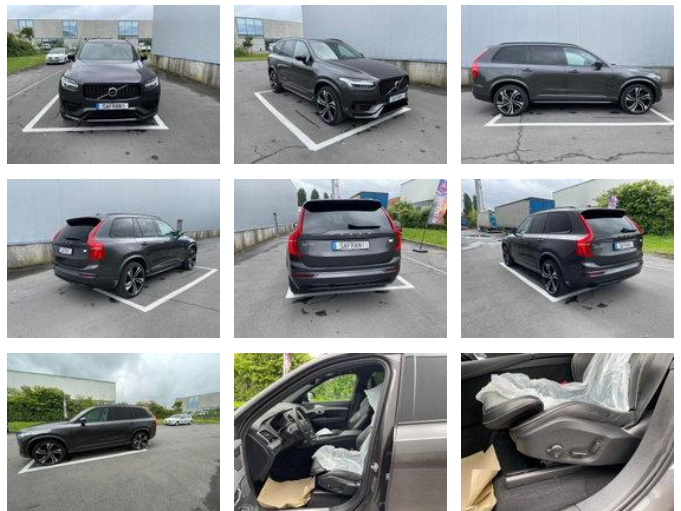

Volvo XC90

general

makeName	Volvo
model	XC90
subCategory	Suv
odometer	46.761km
constructionYear	2023
bodyColour	bodyColour.grey
used	used.1
energyType	energyType.petrol

Volvo XC90

equipment

numberOfAxles	2
shortAxleConfiguration	4x4
transmissionType	transmissionType.automatic

description

= Additional options and accessories = - 360 camera - ABD - Adjustable seats - AEBS - Airbag - AutoHold - Autoradio - Battery Monitoring System - Blind spot monitoring - CD-changer - Door closer - Door opening sensor - Drive mode select - Driver monitoring system - EBV/EBD - Electrically adjustable steering wheel - Electrically operated mirrors - Electrohydraulic power steering - Electronic dashboard - Forward collision avoidance system - Front camera - Front seats electric adjustment - Fuel economy system - GPS navigation - Heated front seats - Heated steering wheel - Hill descent control system - Intelligent speed assist - Intercooler - Keyless entry system - Lane change support - Matrix headlights - Mirror heater - Mp-3 - Multifunction steering wheel - Parking sensor - Particulate filter - Portable radio set - Power windows front and rear - Seat heater - Seat position memory - Seat ventilation - Speed-limiting device - Start-stop system - Steering wheel adjustable by height and reach - Steering wheel adjustment - Steering wheel position memory - Sunroof - Tire pressure monitoring system - Traffic sign recognition - Ventilated front seats - Windshield heating - Wireless phone charger = More information = Drivetrain Make of engine: Volvo History Number of owners: 2 Other information Interior colour: black Armored: Yes Emission class: EEV Electric trunk drive: Yes Interior intrusion sensor: Yes Night vision: Yes Emission standard: Euro7 Door count: 4/5