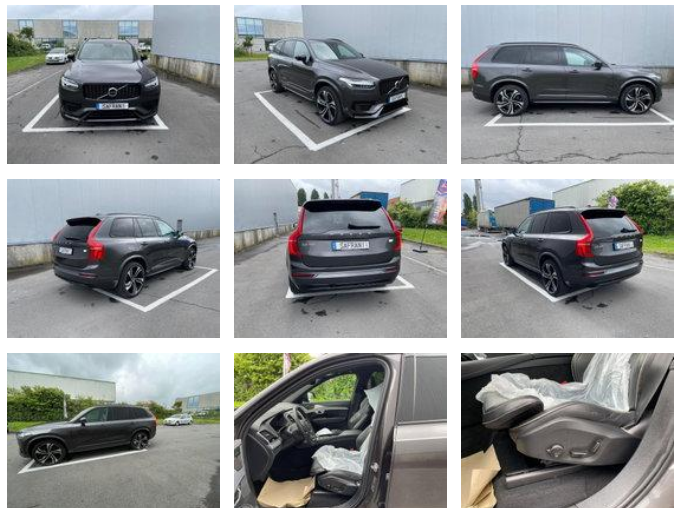

## Volvo XC90

### General features

Brand	Volvo
Model	XC90
Subcategory	Suv
Odometer reading	46.761km
Construction year	2023
Color	Gray
Condition	Used
Fuel	Petrol