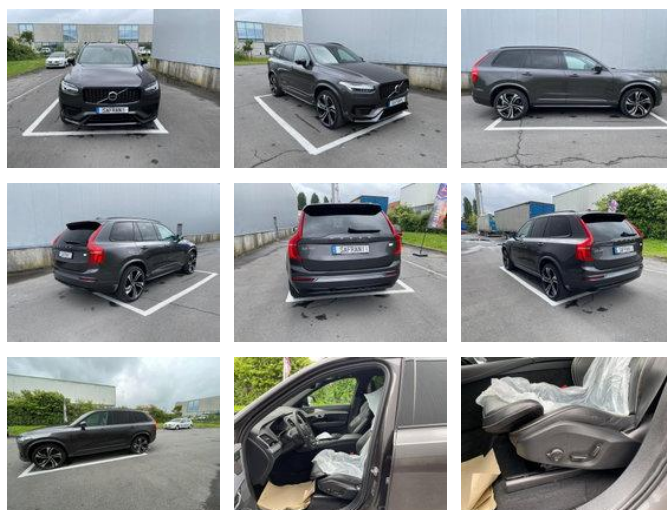

Volvo XC90

Obecné vlastnosti

Značka	Volvo
model	XC90
subCategory	SUV
Kilometrový stav	46.761km
Rok výroby	2023
Barva	Šedý
Stav	Použité
energyType	Petrol

Volvo XC90

Technické specifikace

numberOfAxles	2
shortAxleConfiguration	4x4
transmissionType	transmissionType.automatic

Popis

= Additional options and accessories = - 360 camera - ABD - Adjustable seats - AEBS - Airbag - AutoHold - Autoradio - Battery Monitoring System - Blind spot monitoring - CD-changer - Door closer - Door opening sensor - Drive mode select - Driver monitoring system - EBV/EBD - Electrically adjustable steering wheel - Electrically operated mirrors - Electrohydraulic power steering - Electronic dashboard - Forward collision avoidance system - Front camera - Front seats electric adjustment - Fuel economy system - GPS navigation - Heated front seats - Heated steering wheel - Hill descent control system - Intelligent speed assist - Intercooler - Keyless entry system - Lane change support - Matrix headlights - Mirror heater - Mp-3 - Multifunction steering wheel - Parking sensor - Particulate filter - Portable radio set - Power windows front and rear - Seat heater - Seat position memory - Seat ventilation - Speed-limiting device - Start-stop system - Steering wheel adjustable by height and reach - Steering wheel adjustment - Steering wheel position memory - Sunroof - Tire pressure monitoring system - Traffic sign recognition - Ventilated front seats - Windshield heating - Wireless phone charger = More information = Drivetrain Make of engine: Volvo History Number of owners: 2 Other information Interior colour: black Armored: Yes Emission class: EEV Electric trunk drive: Yes Interior intrusion sensor: Yes Night vision: Yes Emission standard: Euro7 Door count: 4/5